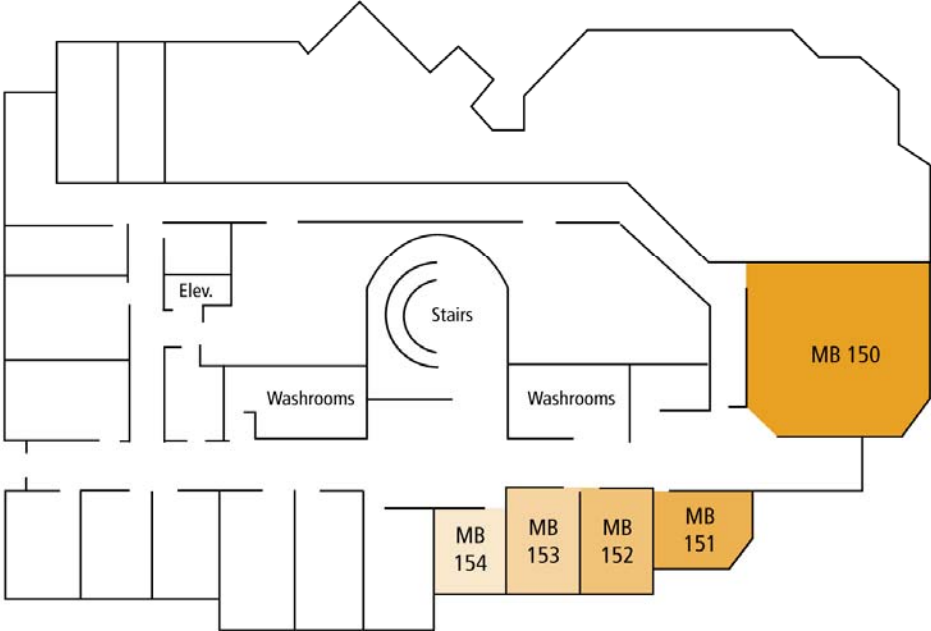

Venue and Logistic Information at The Banff Centre

The Max Bell (MB) Building

Max Bell Building Main Floor

Max Bell Building Lower Floor

Location: Kinnear Centre for Creativity & Innovation (KCCI)